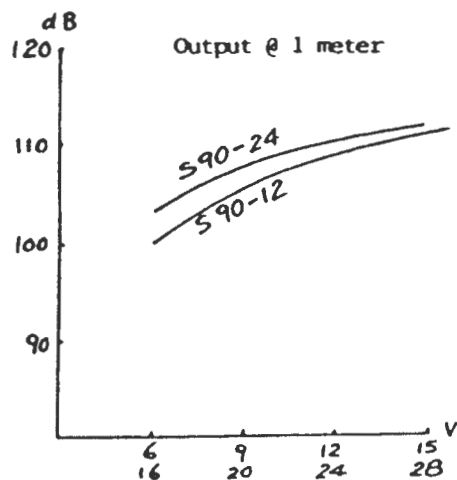

PIEZO SOUNDER BPS4228L-C Series

SPECIFICATIONS

Model No.	BPS4228L-12-C	BSP4228L-24-C
Rated Voltage (VDC)	12	24
Operating Voltage(VDC)	6 - 15	16 - 28
Current at Rated Voltage	90mA	50mA
Sound Level at 1 Meter	107dB	109dB
Frequency	2.8KHz	
Temperature	-20 to + 70 C	
Tone	Siren	

WIRE SPECS: UL1571 26AWG, LENGTH 160 +/-5MM

INTERVOX
International ©
INTERNATIONAL COMPONENTS CORPORATION
215 MCCORMICK DRIVE, BOHEMIA, NY 11716
FAX: 631-952-9595 FAX: 631-952-9597

Title Piezo Sounder		
Intervox Model # BPS4228L-C		Rev A
Scale	Date	Sheet 1 of 1