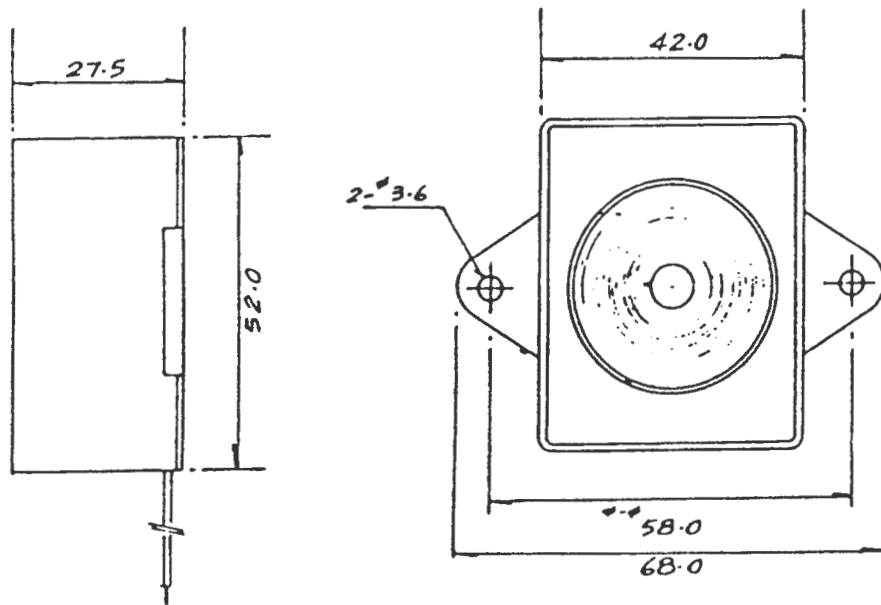

PIEZO SOUNDER BPS4228L-C Series

SPECIFICATIONS

Model No.	BPS4228L-12-C	BSP4228L-24-C
Rated Voltage (VDC)	12	24
Operating Voltage(VDC)	6 - 15	16 - 28
Current at Rated Voltage	90mA	50mA
Sound Level at 1 Meter	107dB	109dB
Frequency	2.8KHz	
Temperature	-20 to + 70 C	
Tone	Siren	

WIRE SPECS: UL1571 26AWG, LENGTH 160 +/-5MM

INTERVOX
International ©
INTERNATIONAL COMPONENTS CORPORATION
215 MCCORMICK DRIVE, BOHEMIA, NY 11716
FAX: 631-952-9595 FAX: 631-952-9597

Title Piezo Sounder		
Intervox Model # BPS4228L-C		Rev A
Scale	Date	Sheet 1 of 1