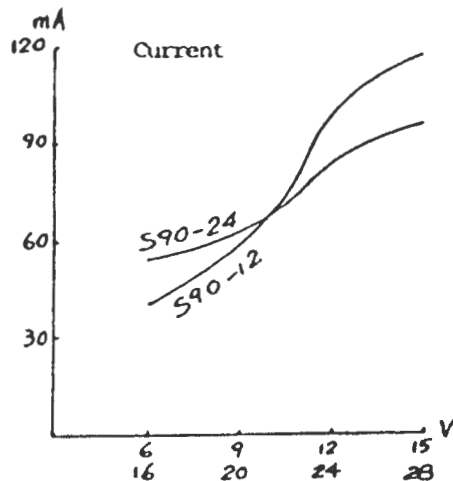

PIEZO SOUNDER BPS4228L-C Series

SPECIFICATIONS

Model No.	BPS4228L-12-C	BSP4228L-24-C
Rated Voltage (VDC)	12	24
Operating Voltage(VDC)	6 - 15	16 - 28
Current at Rated Voltage	90mA	50mA
Sound Level at 1 Meter	107dB	109dB
Frequency	2.8KHz	
Temperature	-20 to + 70 C	
Tone	Siren	

WIRE SPECS: UL1571 26AWG, LENGTH 160 +/-5MM

INTERVOX
International ©
INTERNATIONAL COMPONENTS CORPORATION
215 MCCORMICK DRIVE, BOHEMIA, NY 11716
FAX: 631-952-9595 FAX: 631-952-9597

Title Piezo Sounder		
Intervox Model # BPS4228L-C		Rev A
Scale	Date	Sheet 1 of 1