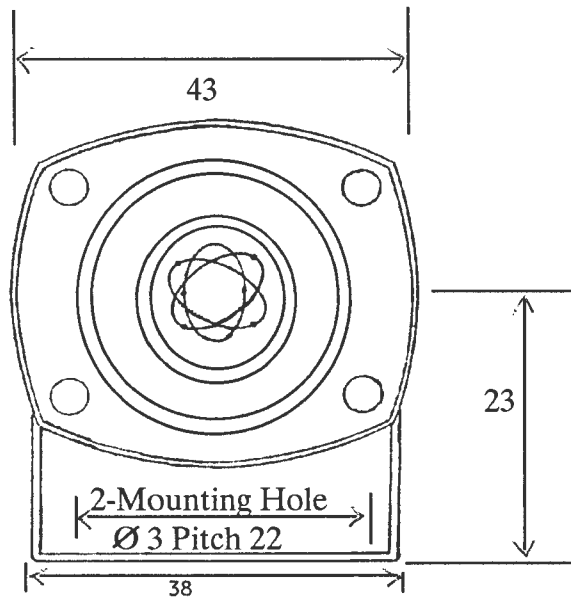

High Power Piezo Sounder

BPS4358L-12-C Series

SPECIFICATIONS

Dimensions in mm

Model No.	BPS4358L-12-C
Rated Voltage (VDC)	12
Operating Voltage (VDC)	6 - 12
Current at 12 VDC (mA)	160
Sound Output at 1M (dB)	105

INTERVOX
International ©

INTERNATIONAL COMPONENTS CORPORATION
215 MCCORMICK DRIVE, BOHEMIA, NY 11716
FAX: 631-952-9595 FAX: 631-952-9597

Title:
High Power Piezo Sounder

Intervox Model # BPS4358L-12-C	Rev A
Scale:	Date: 12/7/92
Sheet 1 of 1	