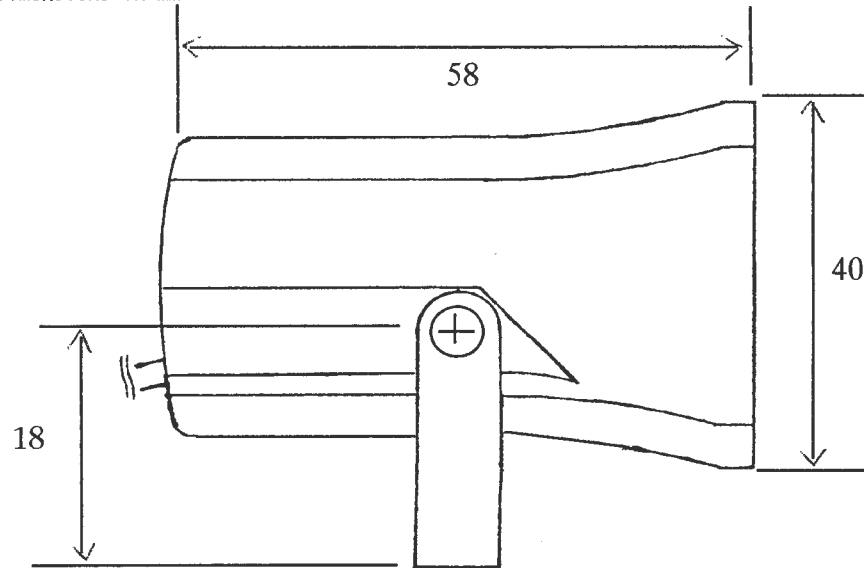

High Power Piezo Sounder

BPS4358L-12-C Series

SPECIFICATIONS

Dimensions in mm

Model No.	BPS4358L-12-C
Rated Voltage (VDC)	12
Operating Voltage (VDC)	6 - 12
Current at 12 VDC (mA)	160
Sound Output at 1M (dB)	105

INTERVOX
International ©

INTERNATIONAL COMPONENTS CORPORATION
215 MCCORMICK DRIVE, BOHEMIA, NY 11716
FAX: 631-952-9595 FAX: 631-952-9597

Title:
High Power Piezo Sounder

Intervox Model # BPS4358L-12-C	Rev A
Scale:	Date: 12/7/92
Sheet 1 of 1	